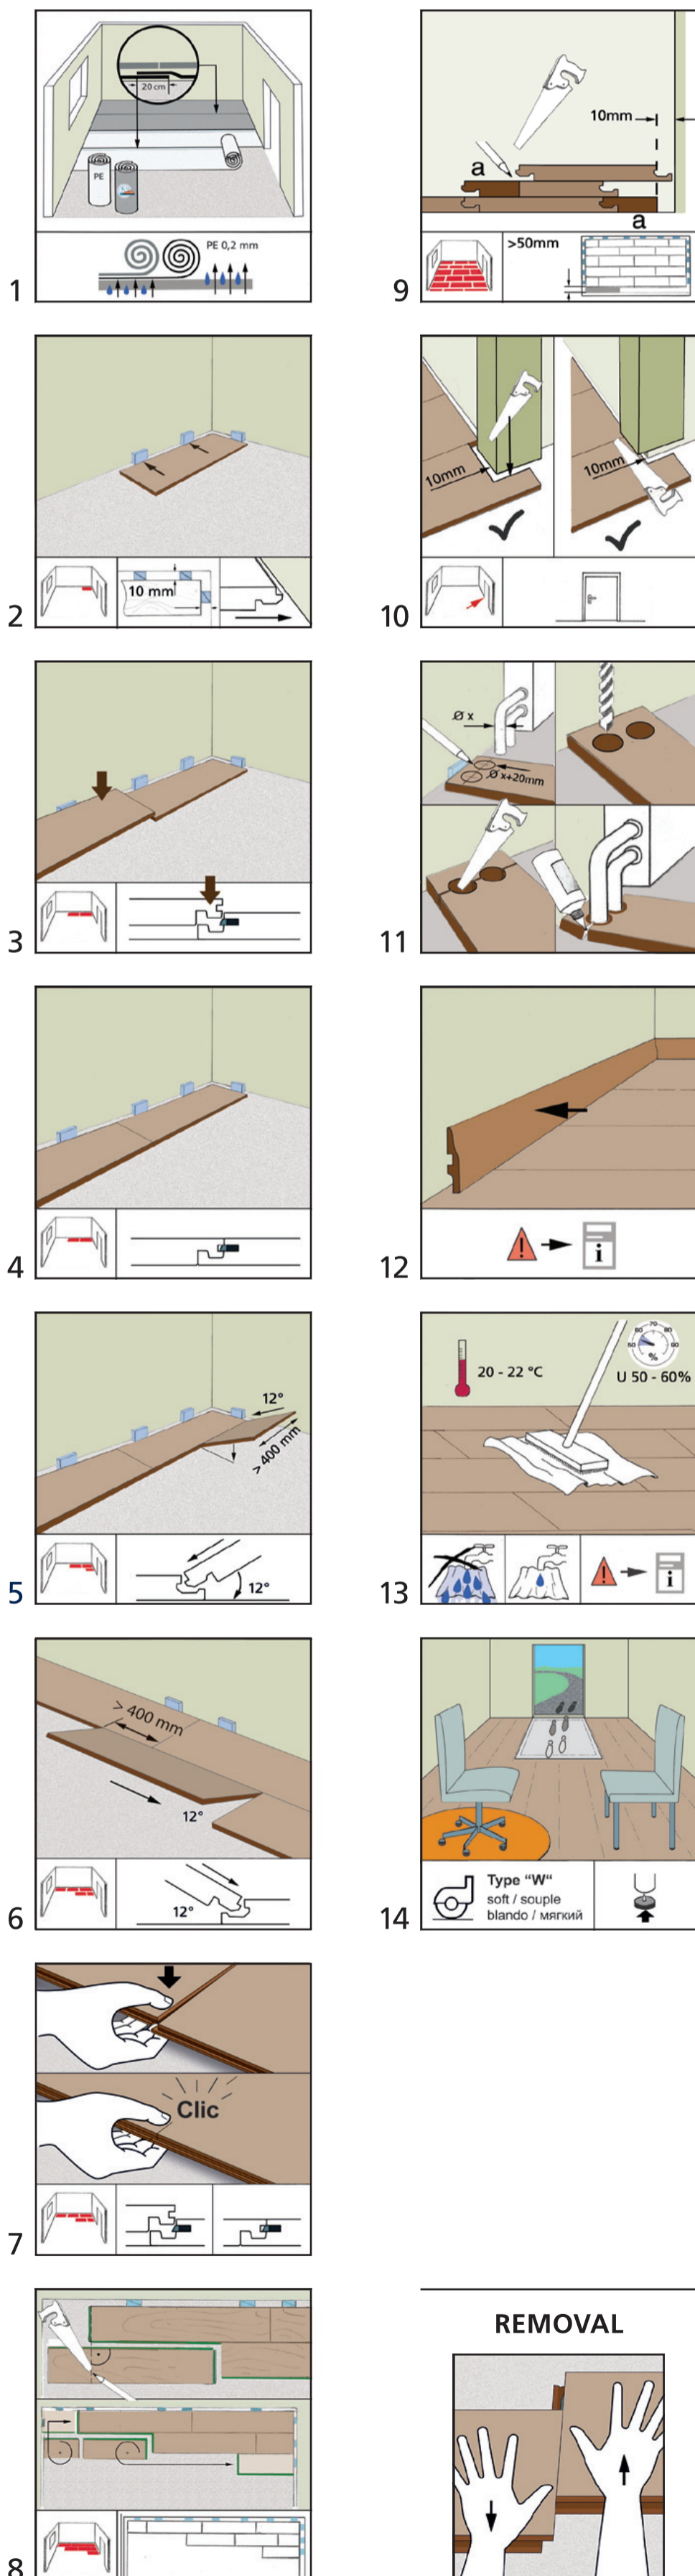

INSTALLATION